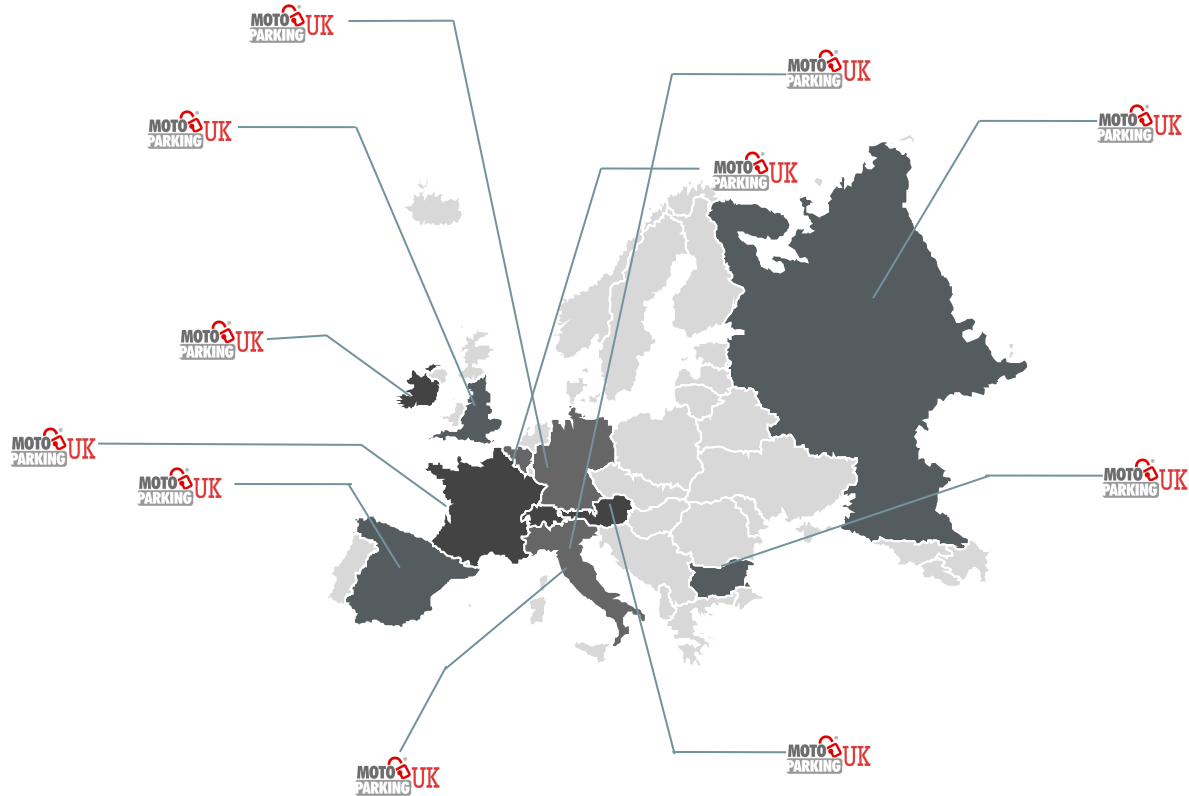

MOTOPARKING ACROSS EUROPE

& Now In The U.K